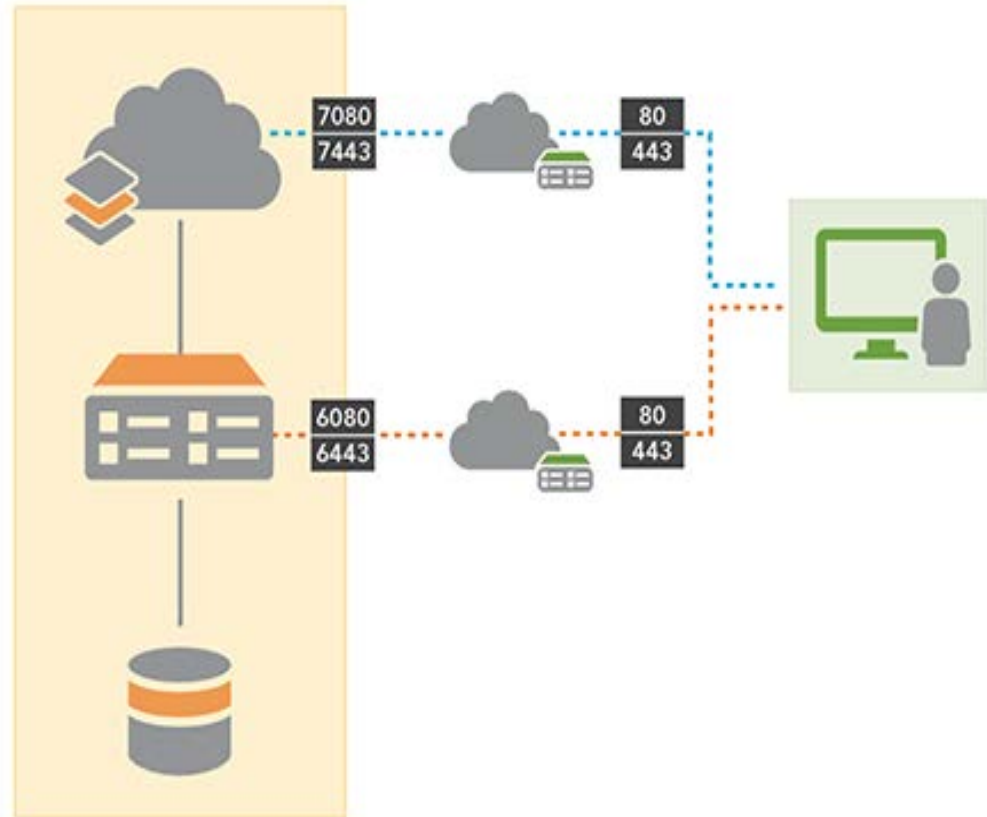

## Core Components

Portal for ArcGIS

Centralized Identity Store. Responsible for creating and organizing users, their permissions and organizations items.

Server for ArcGIS

The main power house of the base deployment. Handles all the processing. Essentially gets data and serves to web applications. Can have different roles, GeoEvent, Image etc.

Enterprise  
Geodatabase

Your main data storage including versioning, multi editor, data management for your entire organization.

Data store

ESRI data storage solution based on PostgreSQL. There are 3 different database types for various workloads; Relational, Tile Cache and Spatiotemporal.

# Branch Versioning

- Enterprise Database Level
- Removes the Delta Tables & Views