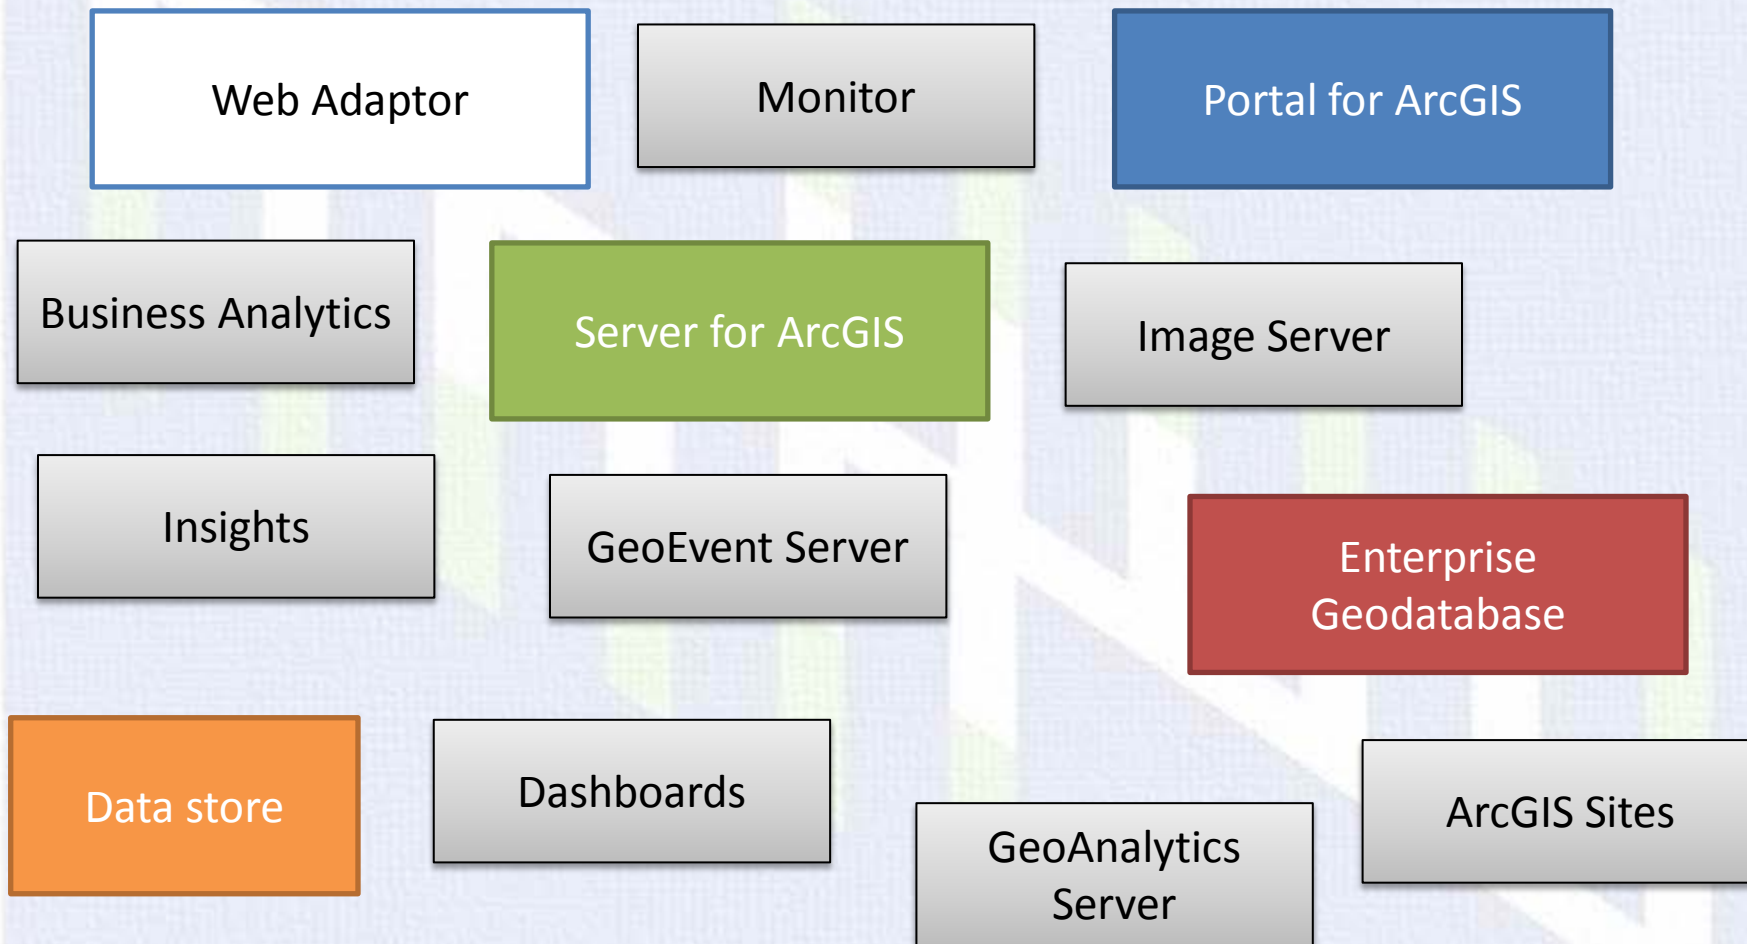

What is ArcGIS Enterprise